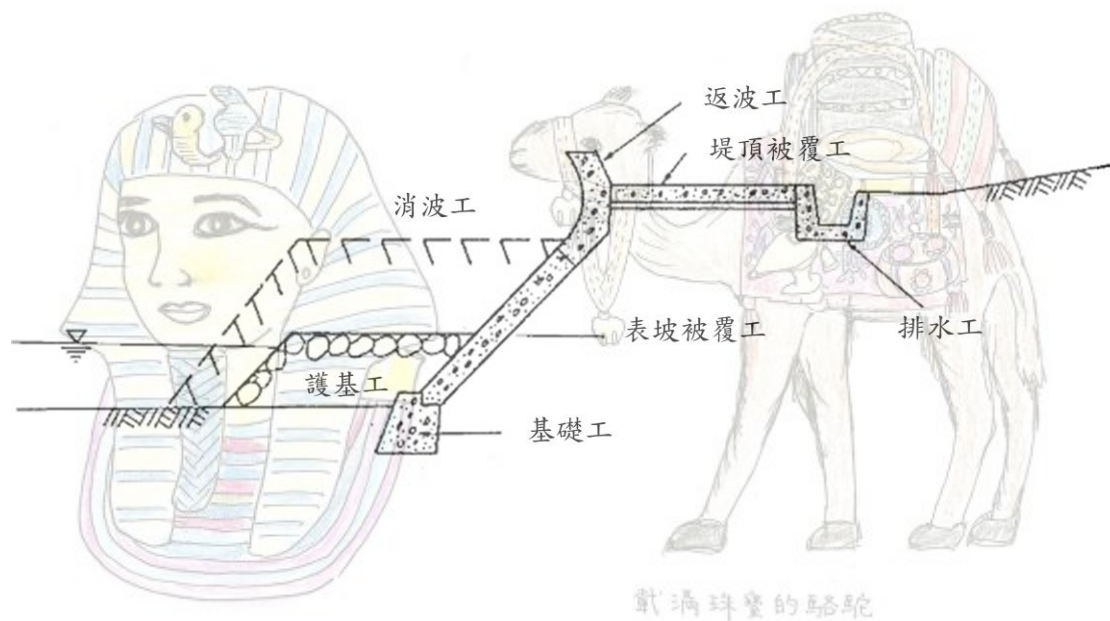

傾斜式護岸(slope-type coastal revetment)

2011 埃及尼羅河之旅

載滿貨品的驢子

阿拉丁神燈